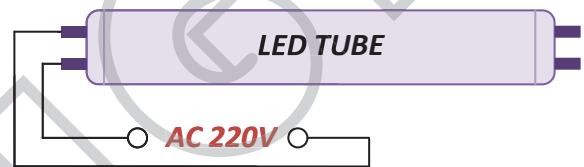

### Installation

---

1. Unplug the starter before lighting.

2. Directly to the LED tube installed in the T8 bracket.

### Connection 连接方式

✓ Correct

✗ Error (Notavailable)