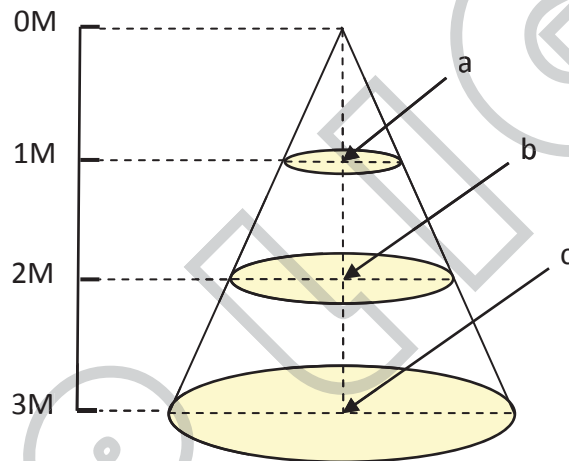

### Light technical (1)

Emitting angle **270°**

Product family datasheet  
**LED TUBE / TOP-T8CA-L2**

**Light technical (2)**

Code	Center illumination (lux)		
	a	b	c
TOP-T8CA-L2	120	35	18
	150	42	22
	150	42	22