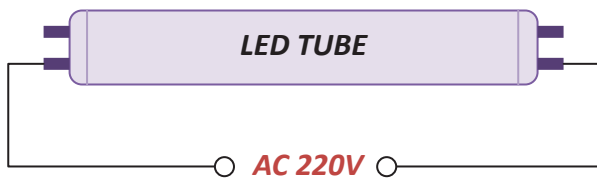

### Installation

---

1. Unplug the starter before lighting.

2. Directly to the LED tube installed in the T8 bracket.

### Connection 连接方式

✓ Correct

✗ Error (Notavailable)