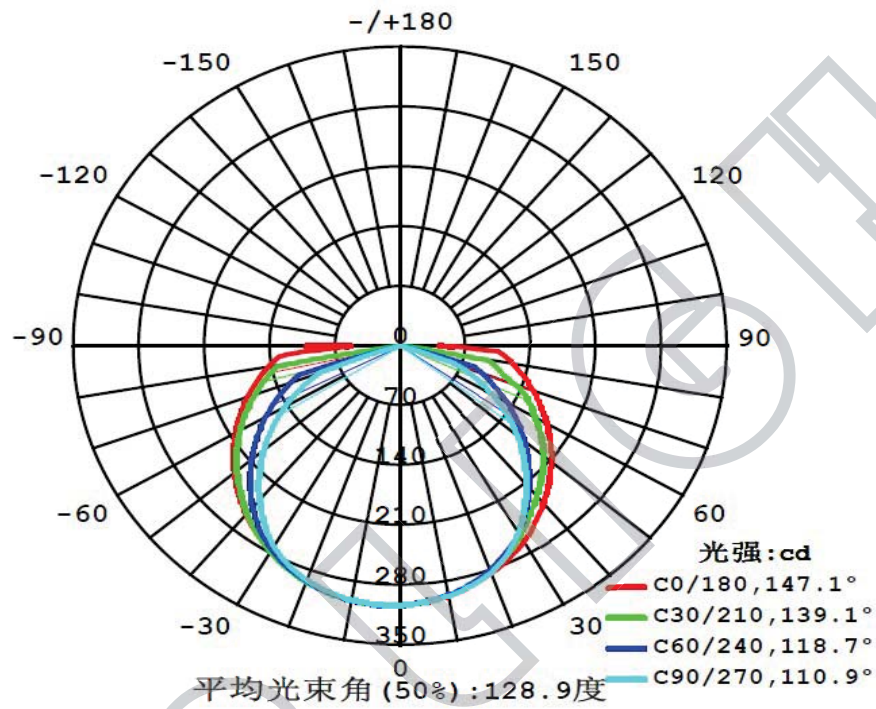

Product family datasheet

LED TUBE / TOP-T8CA-L2

Light technical (1)

Emitting angle **270°**

Product family datasheet
LED TUBE / TOP-T8CA-L2

Light technical (2)

Code	Center illumination (lux)		
	a	b	c
TOP-T8CA-L2	120	35	18
	150	42	22
	150	42	22